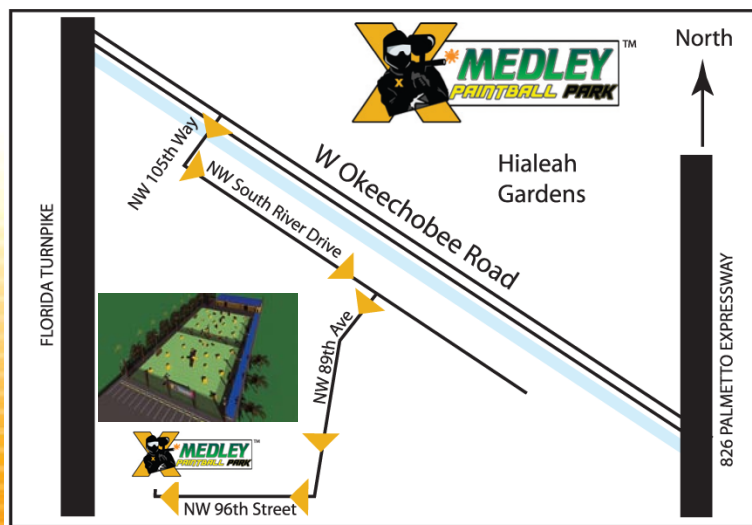

YOU ARE INVITED...

*to an adrenaline packed, action filled, exciting,
good time at Medley Paintball Park.*

For: _____

Date: _____

Time: _____

Place: _____

Contact (RSVP): _____

Medley Paintball Park - 9185 NW 96th Street, Medley, FL 33178
For more info call 305-888-5552 or visit us at www.medleypaintball.com